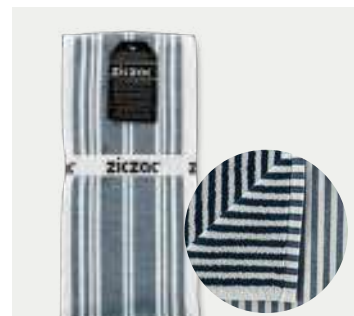

RRP : € 29.95

STRIPE

Kitchen towels set/3
100% cotton
50x76 cm (20x30 in)

ZZ0588
INDIGO