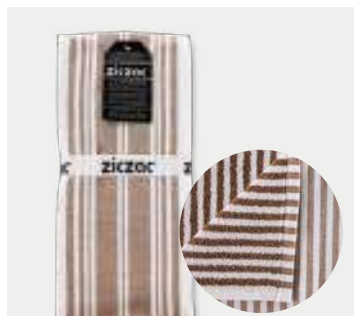

RRP : € 29.95

STRIPE

Kitchen towels set/3
100% cotton
50x76 cm (20x30 in)

ZZ0588
BROWN

RRP : € 29.95

STRIPE

Kitchen towels set/3
78% cotton - 22% polyester
50x76 cm (20x30 in)

ZZ0588
BLACK