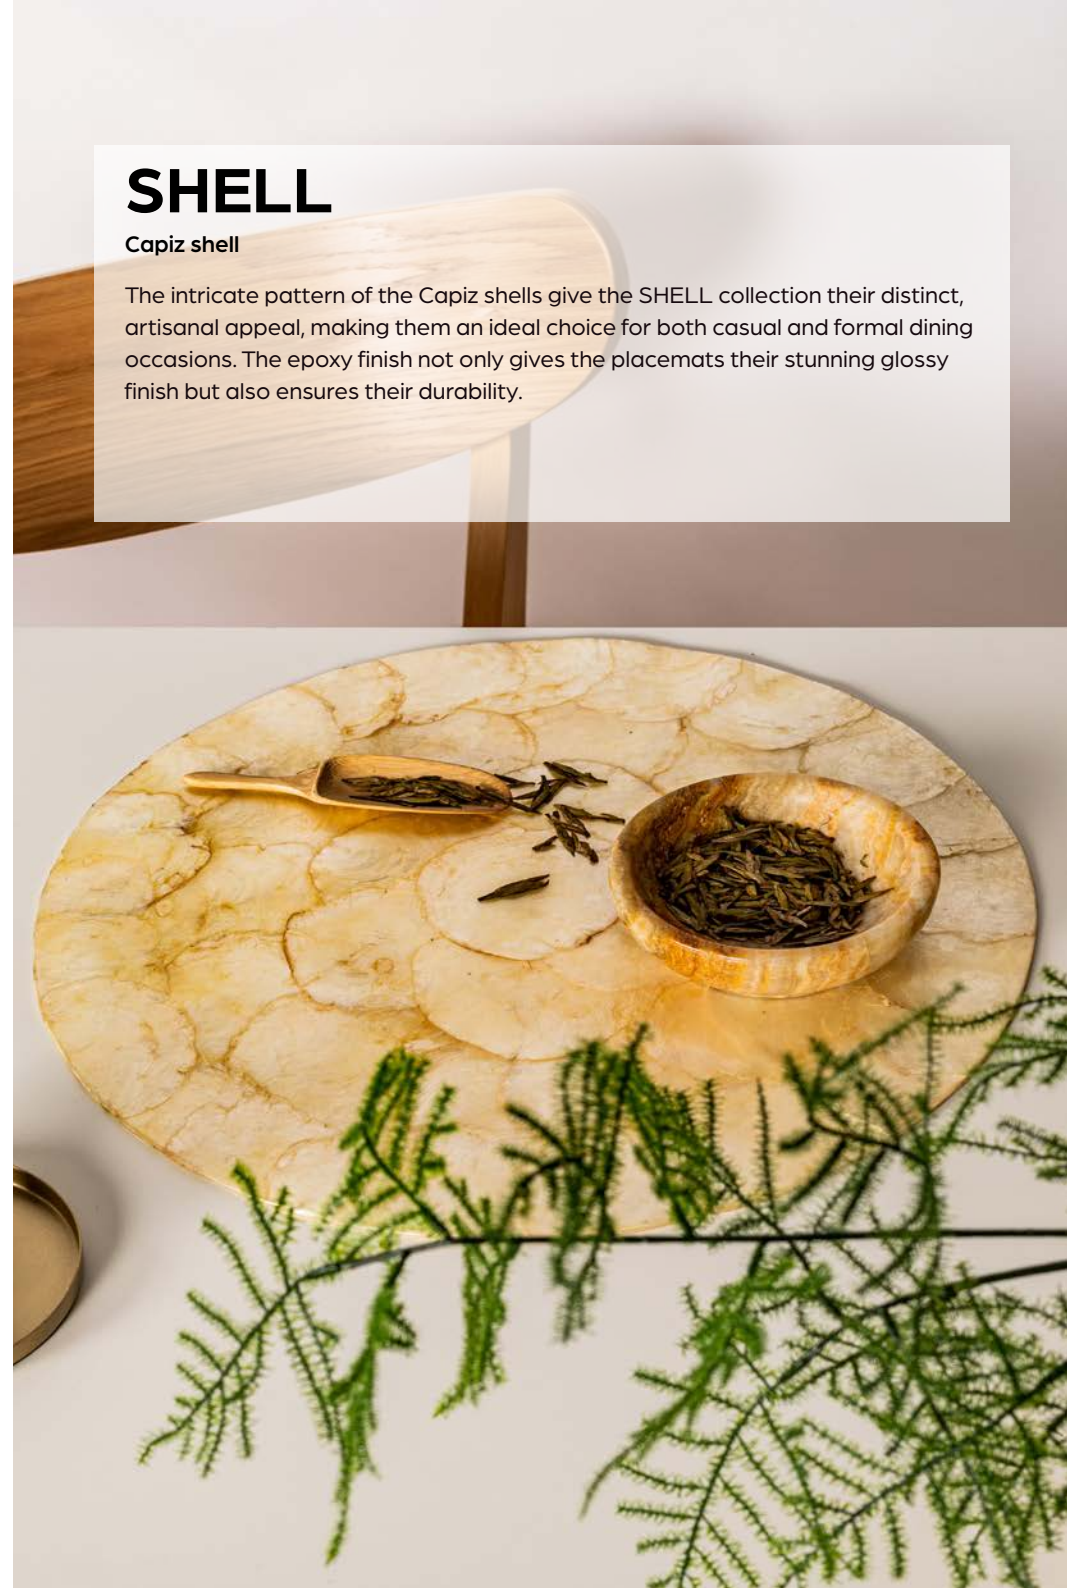

**ZZ0562
GOLD**

RRP : € 15.95

SHELL

Placemat
100% Shell - Double Sided
Rectangular 30x40 cm (12x16 in)

**ZZ0563
GOLD**

RRP : € 15.95

SHELL

Placemat
100% Shell - Double Sided
Round ø 38 cm (15 in)

**ZZ0562
GREYDARK**

RRP : € 15.95

SHELL

Placemat
100% Shell - Double Sided
Rectangular 30x40 cm (12x16 in)

**ZZ0563
GREYDARK**

RRP : € 15.95

SHELL

Placemat
100% Shell - Double Sided
Round ø 38 cm (15 in)

**ZZ0562
IVORY**

RRP : € 15.95

SHELL

Placemat
100% Shell - Double Sided
Rectangular 30x40 cm (12x16 in)

**ZZ0563
IVORY**

SHELL

Capiz shell

The intricate pattern of the Capiz shells give the SHELL collection their distinct, artisanal appeal, making them an ideal choice for both casual and formal dining occasions. The epoxy finish not only gives the placemats their stunning glossy finish but also ensures their durability.

MELANGE

Round Placemat

Blended natural color scheme under your plates. Made out of mixed polyester yarns for extra durability & flexibility

QUERCO

Cork

Welcome to our line of high-quality European cork products! Our cork is sourced exclusively from Portugal, a region renowned for its superior cork production. We take pride in our commitment to sustainability and environmental responsibility, which is why we use only FSC-certified cork from responsibly managed forests.