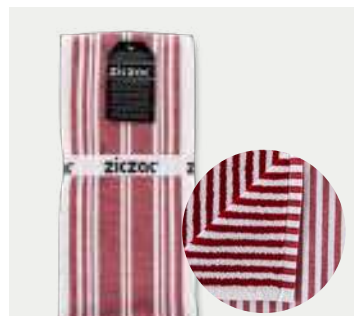

RRP : € 29.95

STRIPE

Kitchen towels set/3
100% cotton
50x76 cm (20x30 in)

ZZ0588
BROWN

RRP : € 29.95

STRIPE

Kitchen towels set/3
78% cotton - 22% polyester
50x76 cm (20x30 in)

ZZ0588
BLACK