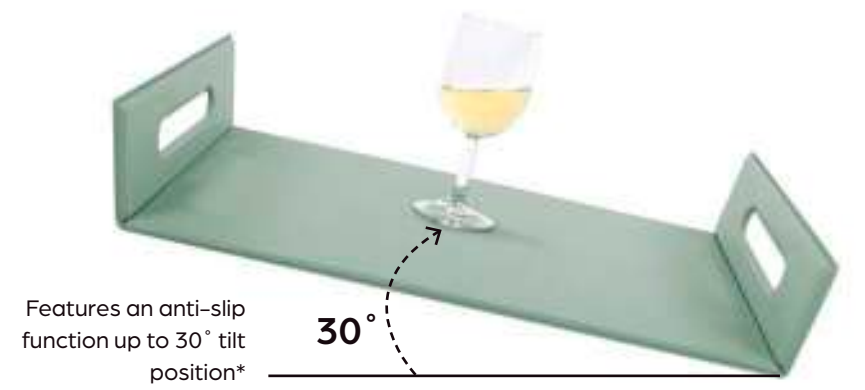

TOGO

Foldable Tray / Placemat
Synthetic Leather
Size Large 57 x 45 cm (22.5x18 In)
Size Small 37.5 x 20 cm (15x 8 In)

ZZ0483	RRP : € 21.95
ZZ0477	RRP : € 16.50

Revolutionary design to make your dining time aesthetical and functional, this product be used both as placemat and tray. Now you can easily transfer your meal from kitchen to table or anywhere you like.